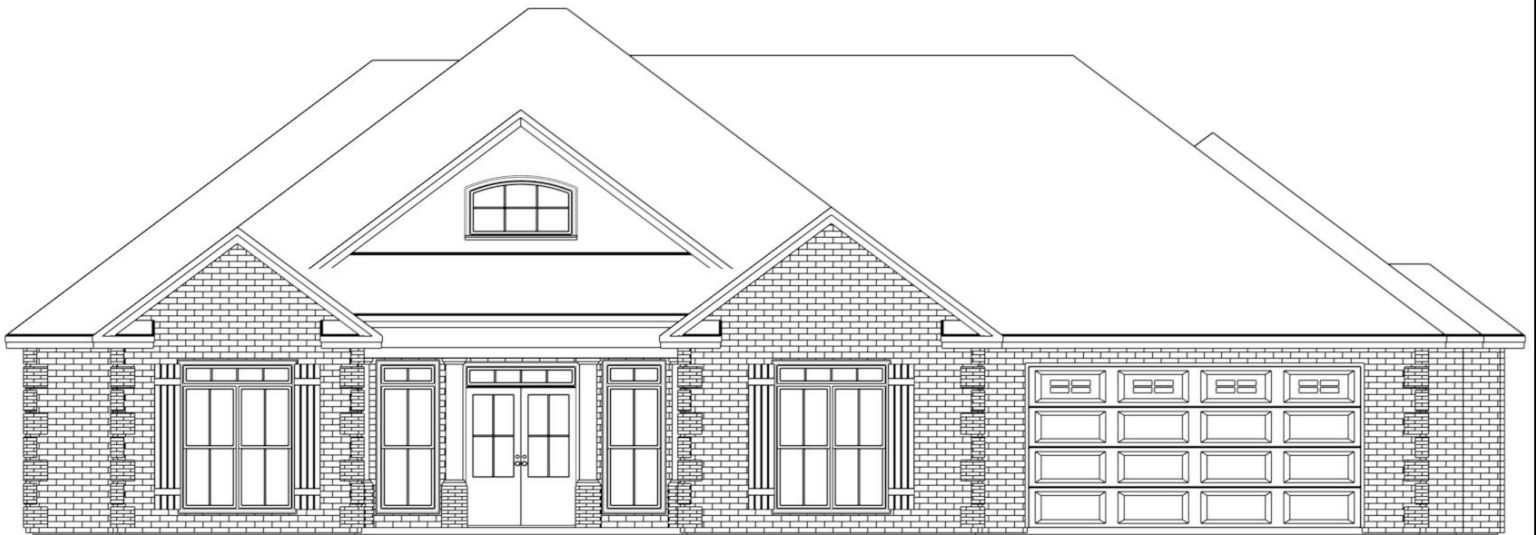

THE ELM

option #3