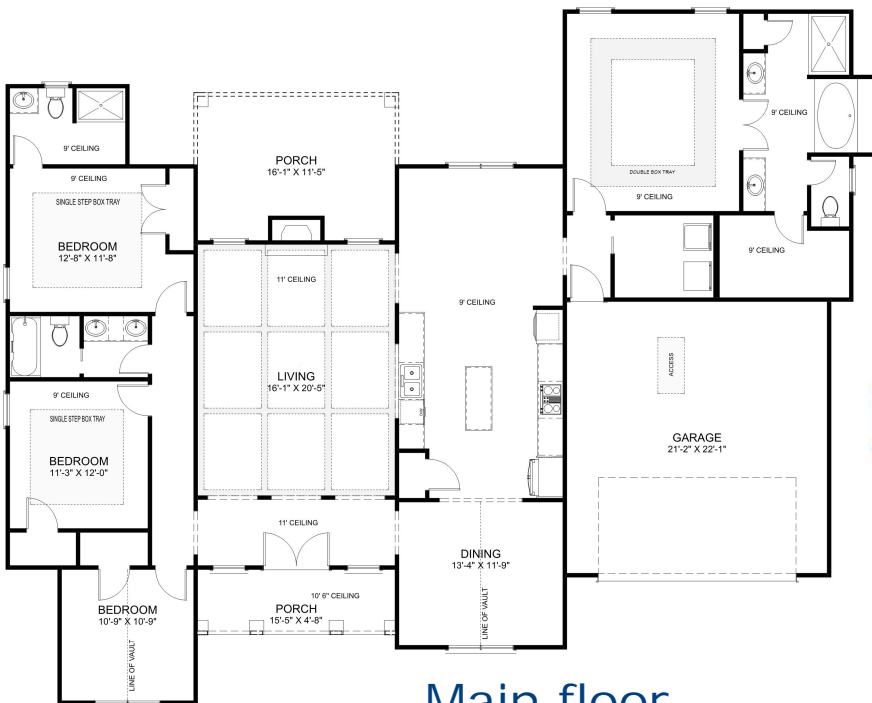

THE ELM

Option #1

2321 SQUARE FEET
4 BEDROOM
3 BATH
SEPARATE DINING ROOM
ALL BRICK

Option #2

Option #3

Main floor

WWW.DRIGGERS-REEDCONSTRUCTION.COM

REDLAND HOME DESIGN
WWW.REDLANDHOMEDESIGN.COM