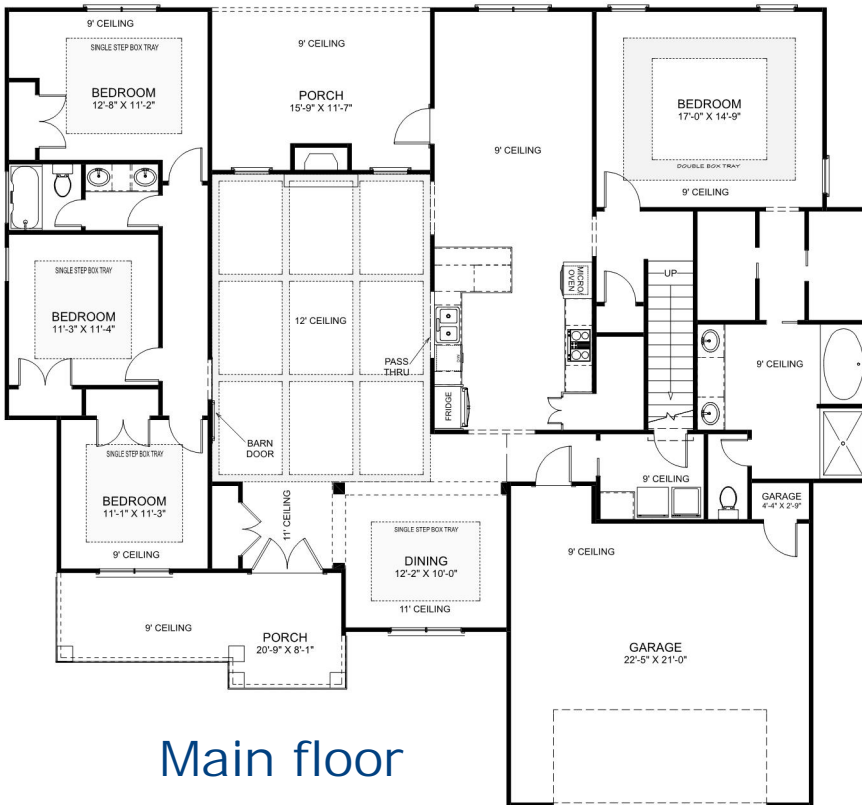

THE SWEETGUM

Option #1

Option #2

2809 SQUARE FEET
5 BEDROOM
3 BATH
SEPARATE DINING ROOM
ALL BRICK

DRIGGERS-REED
CONSTRUCTION

WWW.DRIGGERS-REEDCONSTRUCTION.COM

Option #3

Main floor